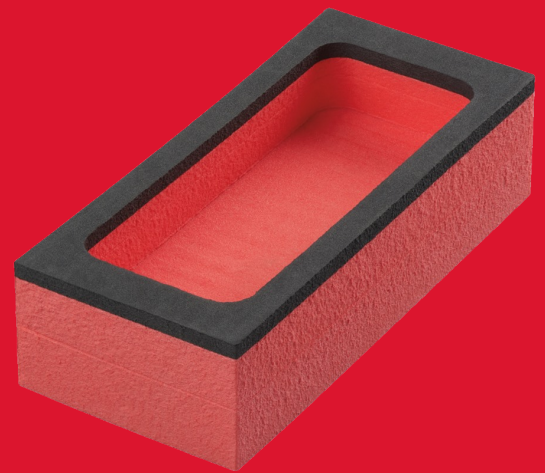

1/3" Empty Foam with cavities for 46" Steel Storage

EMPTY FOAM INSERTS

- High density of foam improves durability and resistance to abrasion
- Quick and easy identification of tools and accessories due to the red background
- Laser cut foam to maximize the space in the 46" Steel Storage
- Ideal to store additional sockets, accessories, coins, screws and other small parts

Height (mm)	45
Length (mm)	178.5
Pack quantity	1
Width (mm)	79